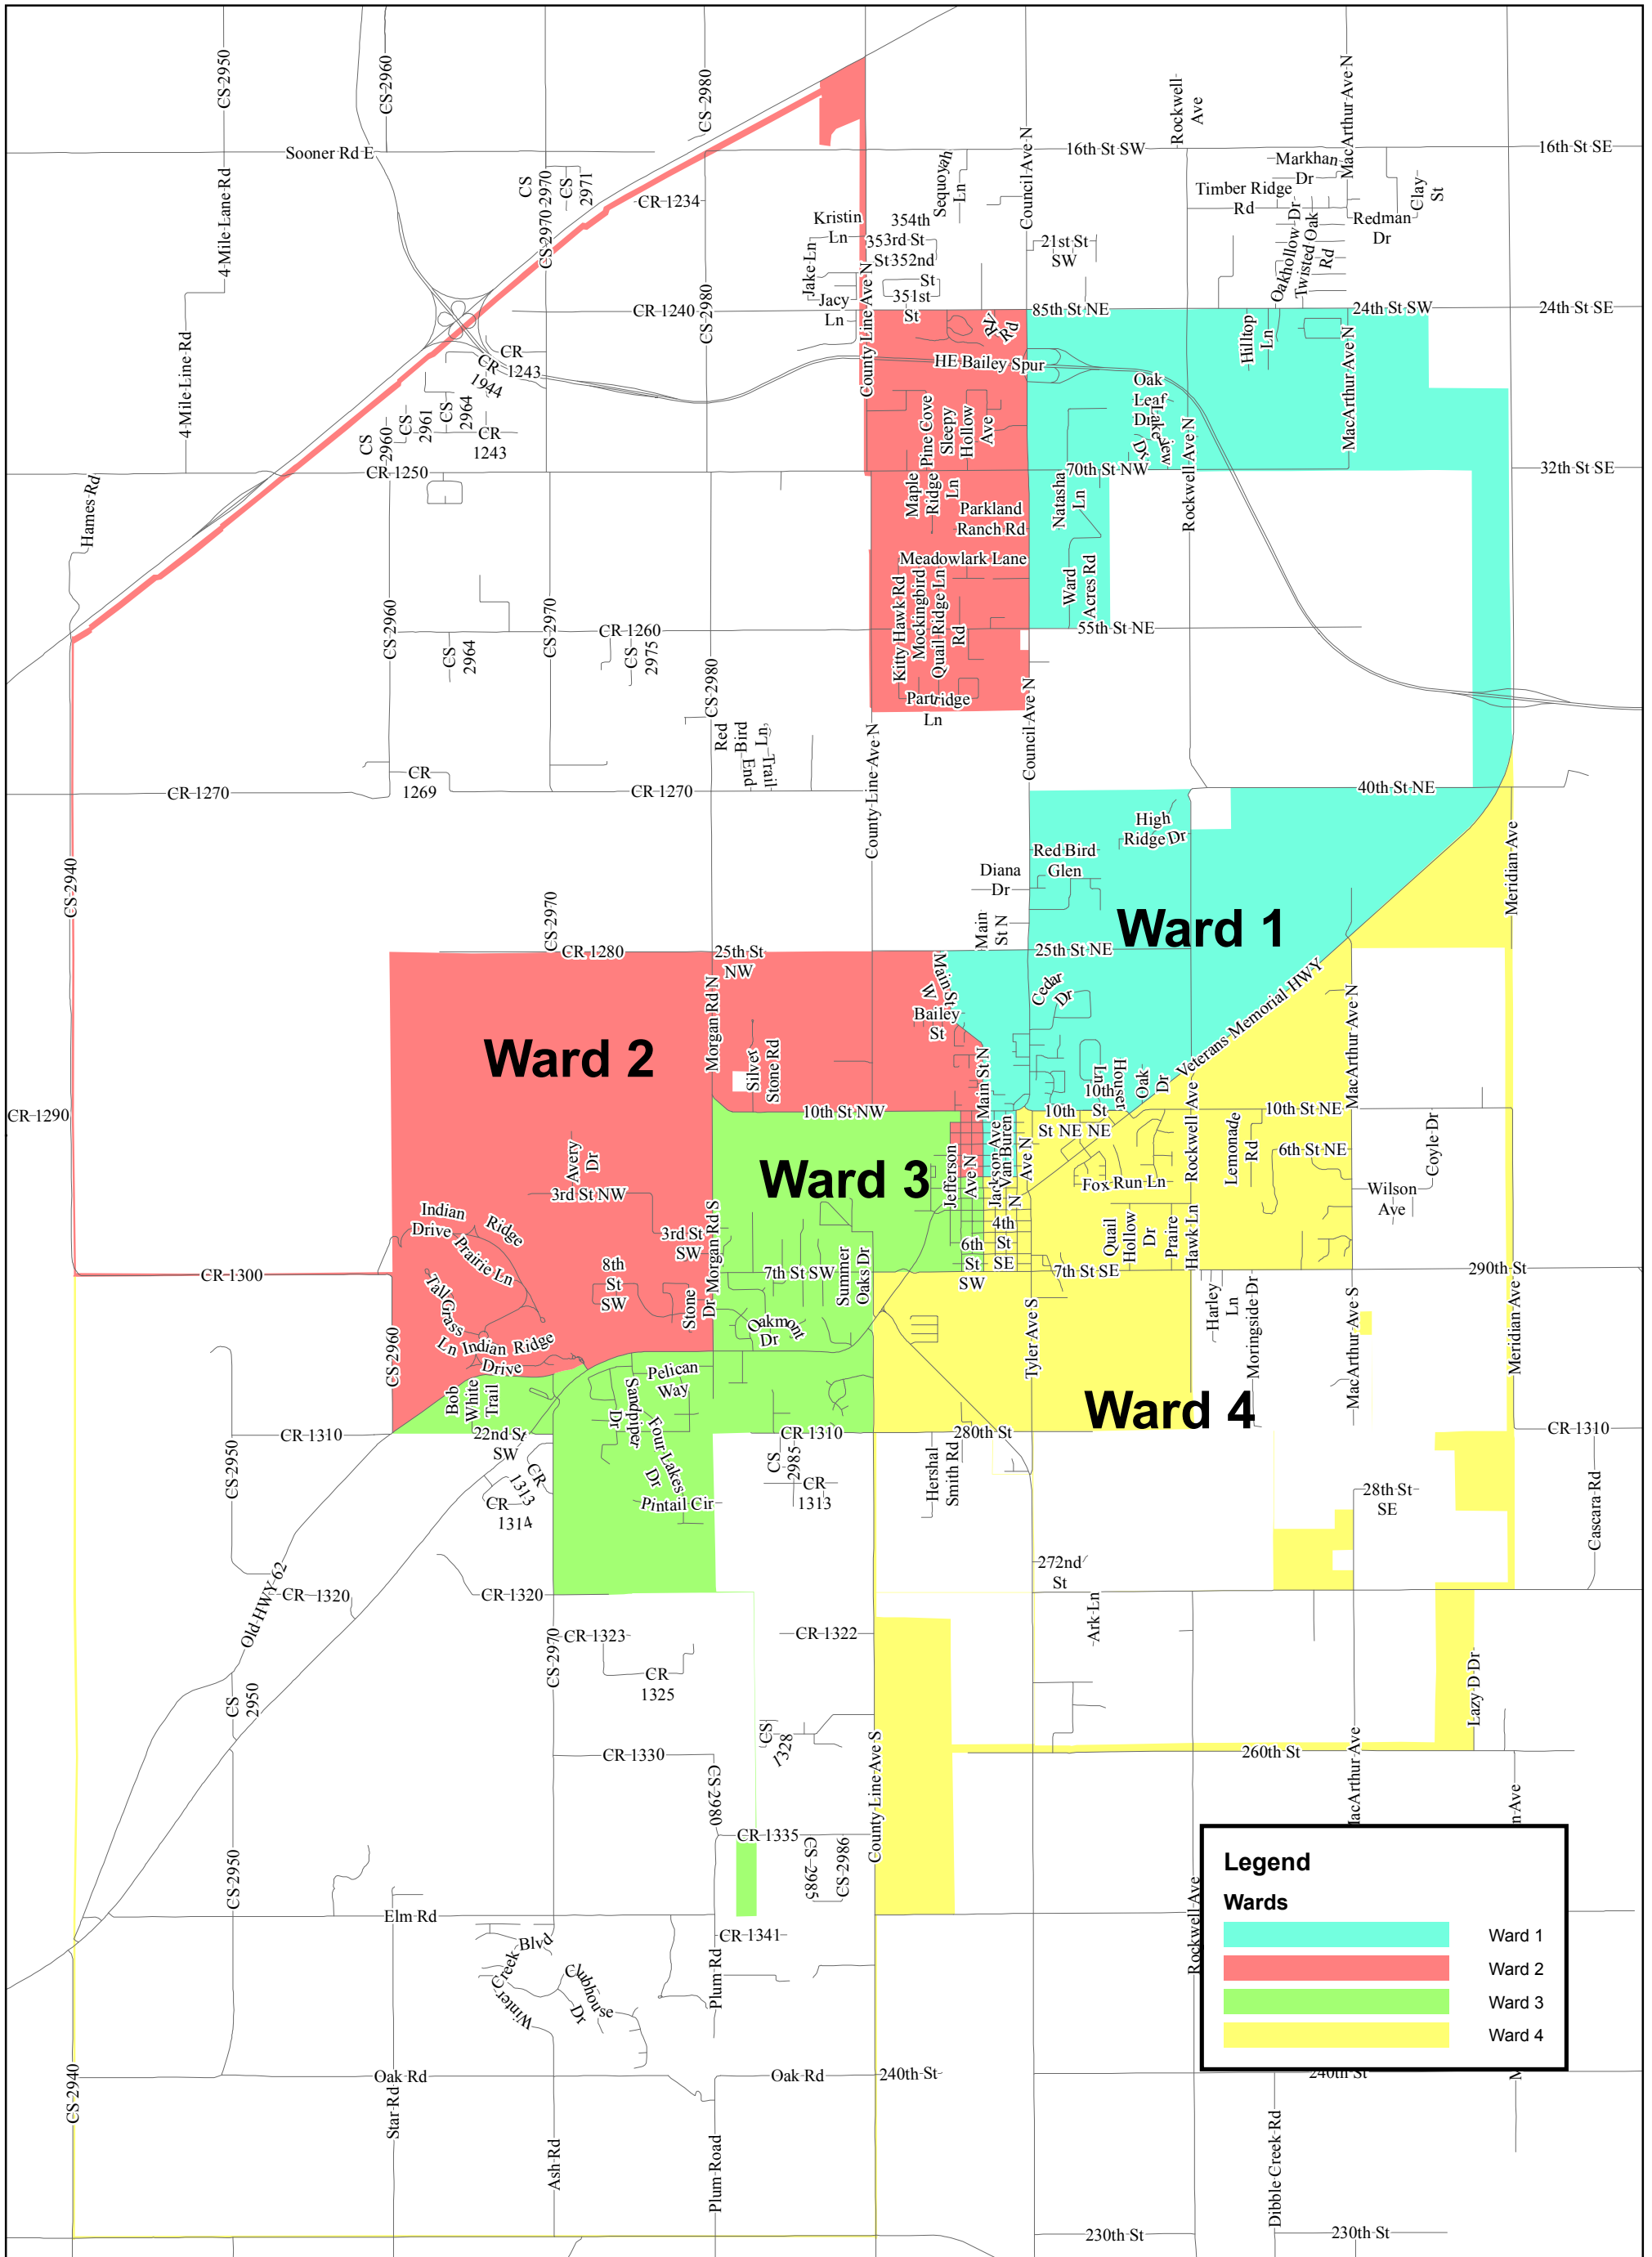

City of Blanchard Ward Map

Prepared By: DMO

Approved: October 2012

Not To Scale

Legend

Wards

	Ward 1
	Ward 2
	Ward 3
	Ward 4