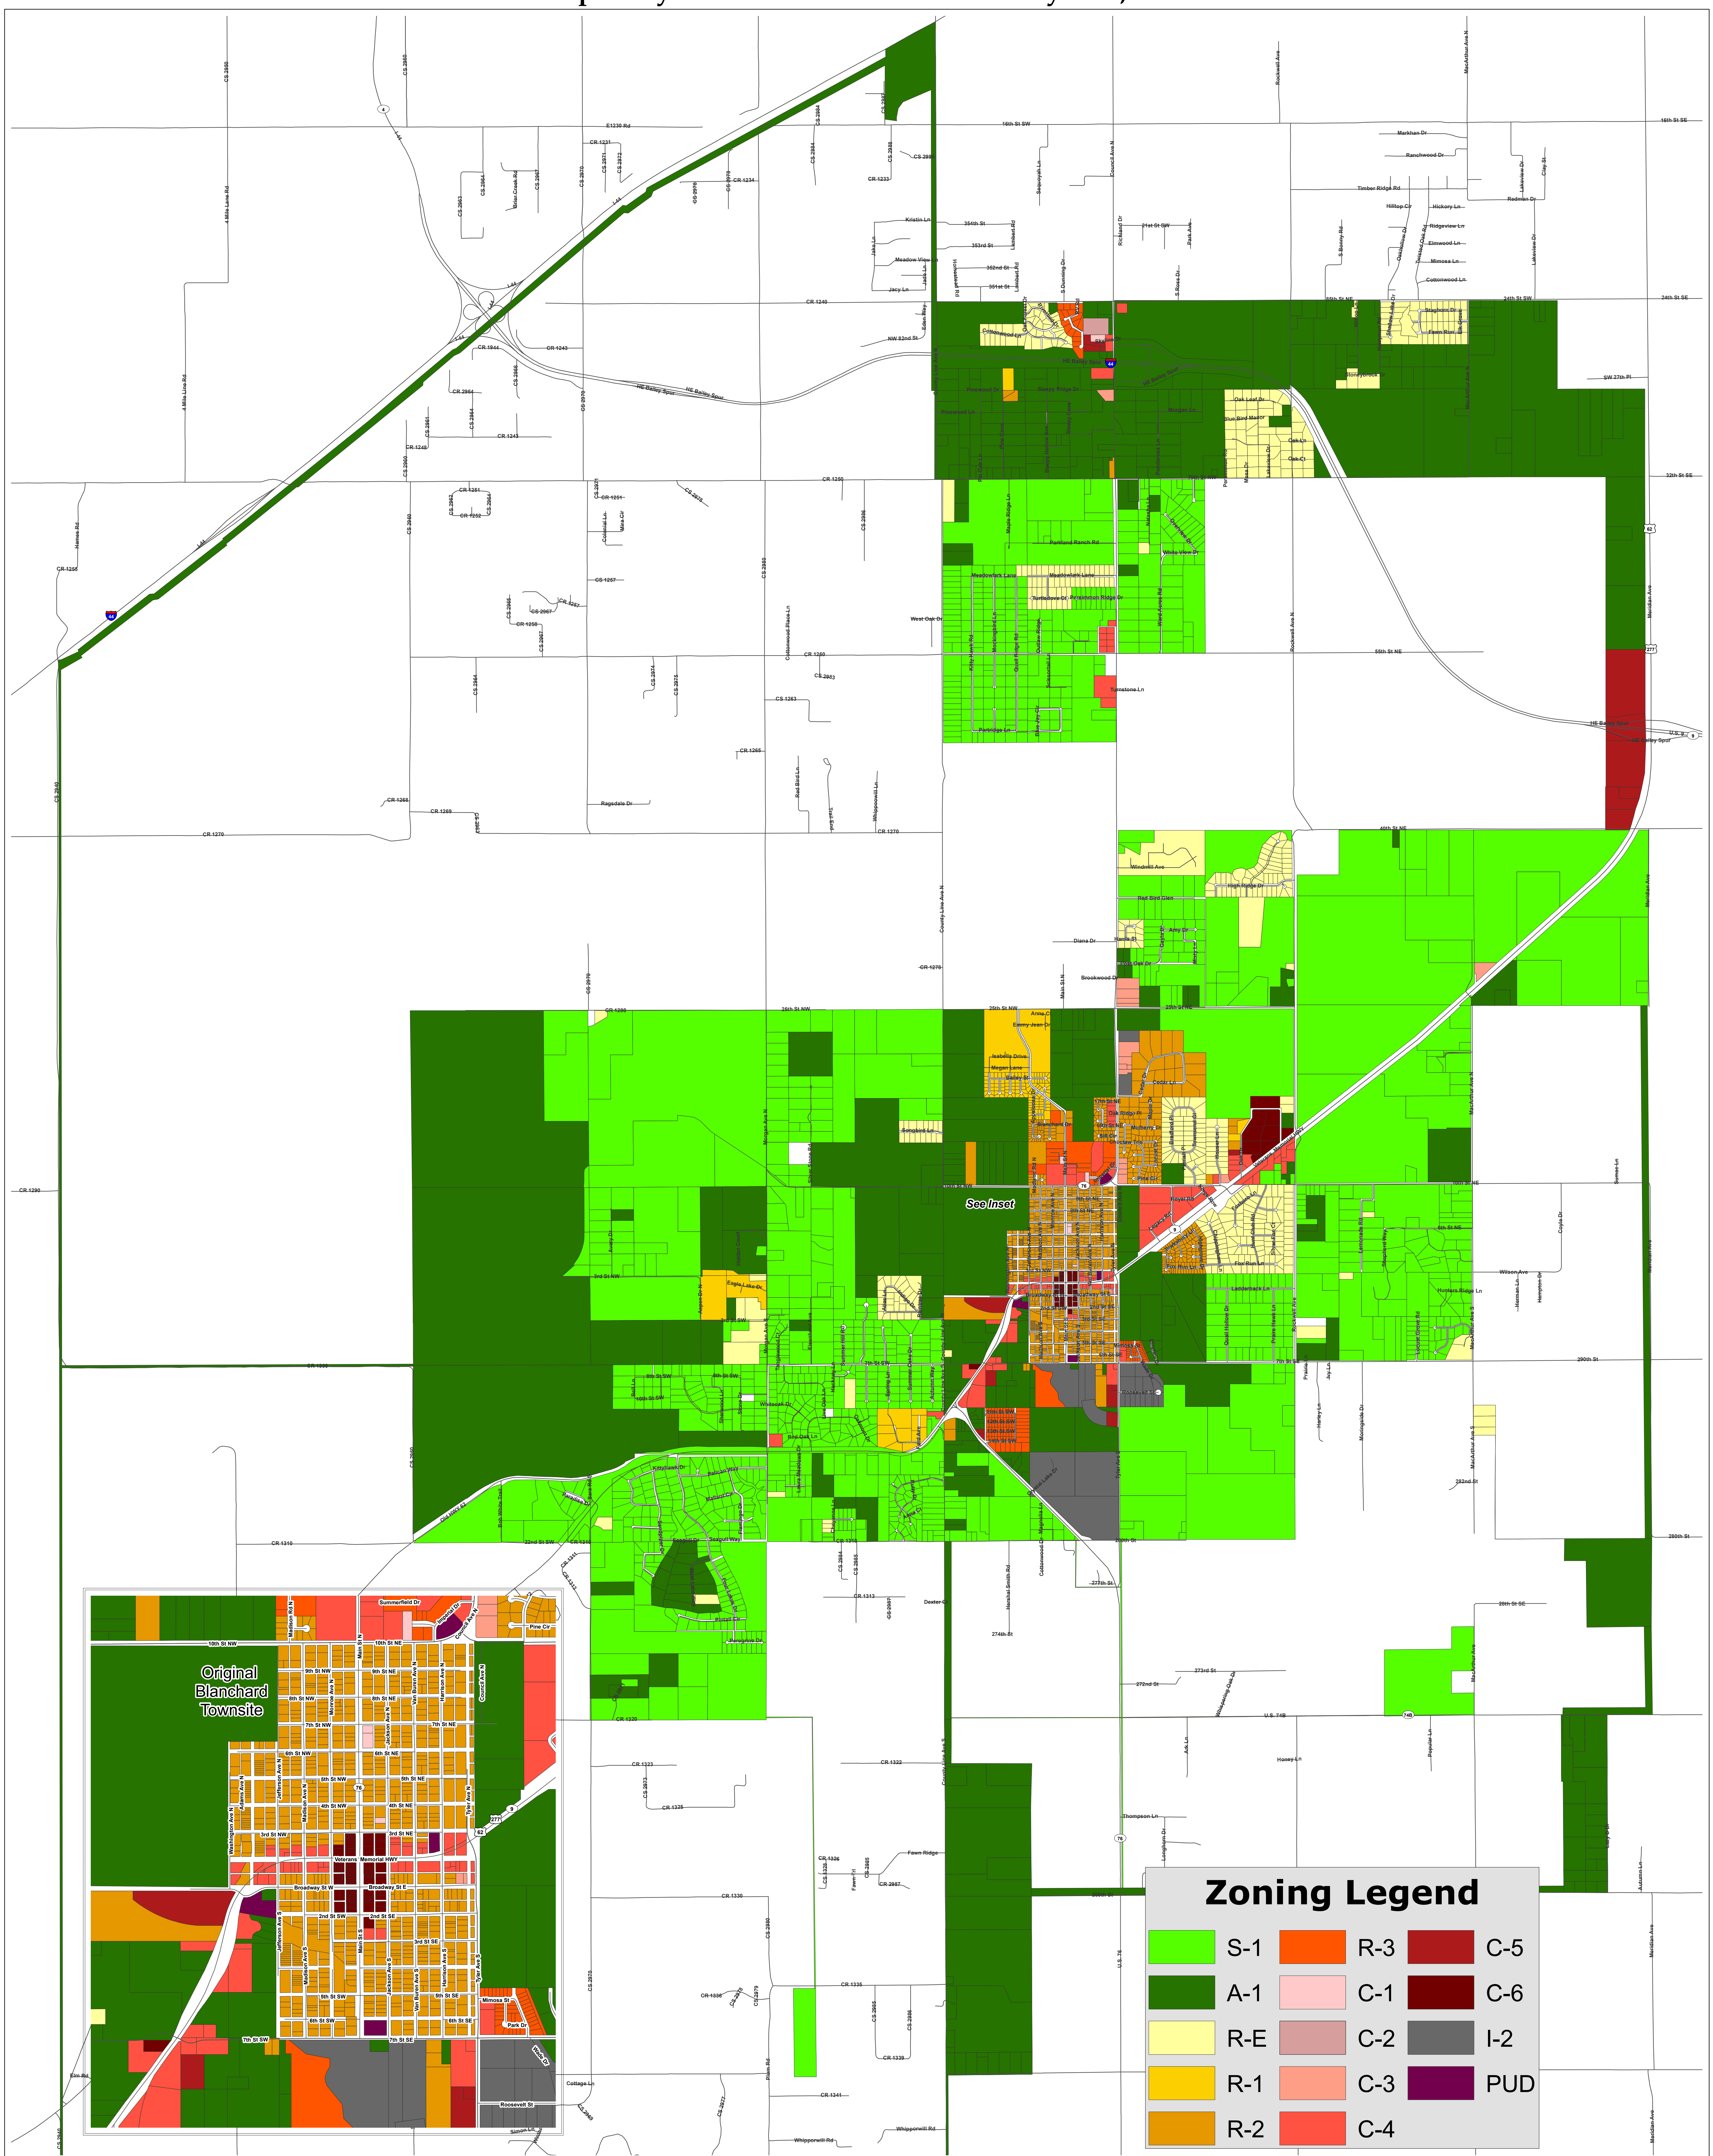

Zoning Map of the city of Blanchard, Oklahoma

Adopted by Ordinance No. 719 on February 25th, 2020

Zoning Legend

	S-1		R-3		C-5
	A-1		C-1		C-6
	R-E		C-2		I-2
	R-1		C-3		PUD
	R-2		C-4		