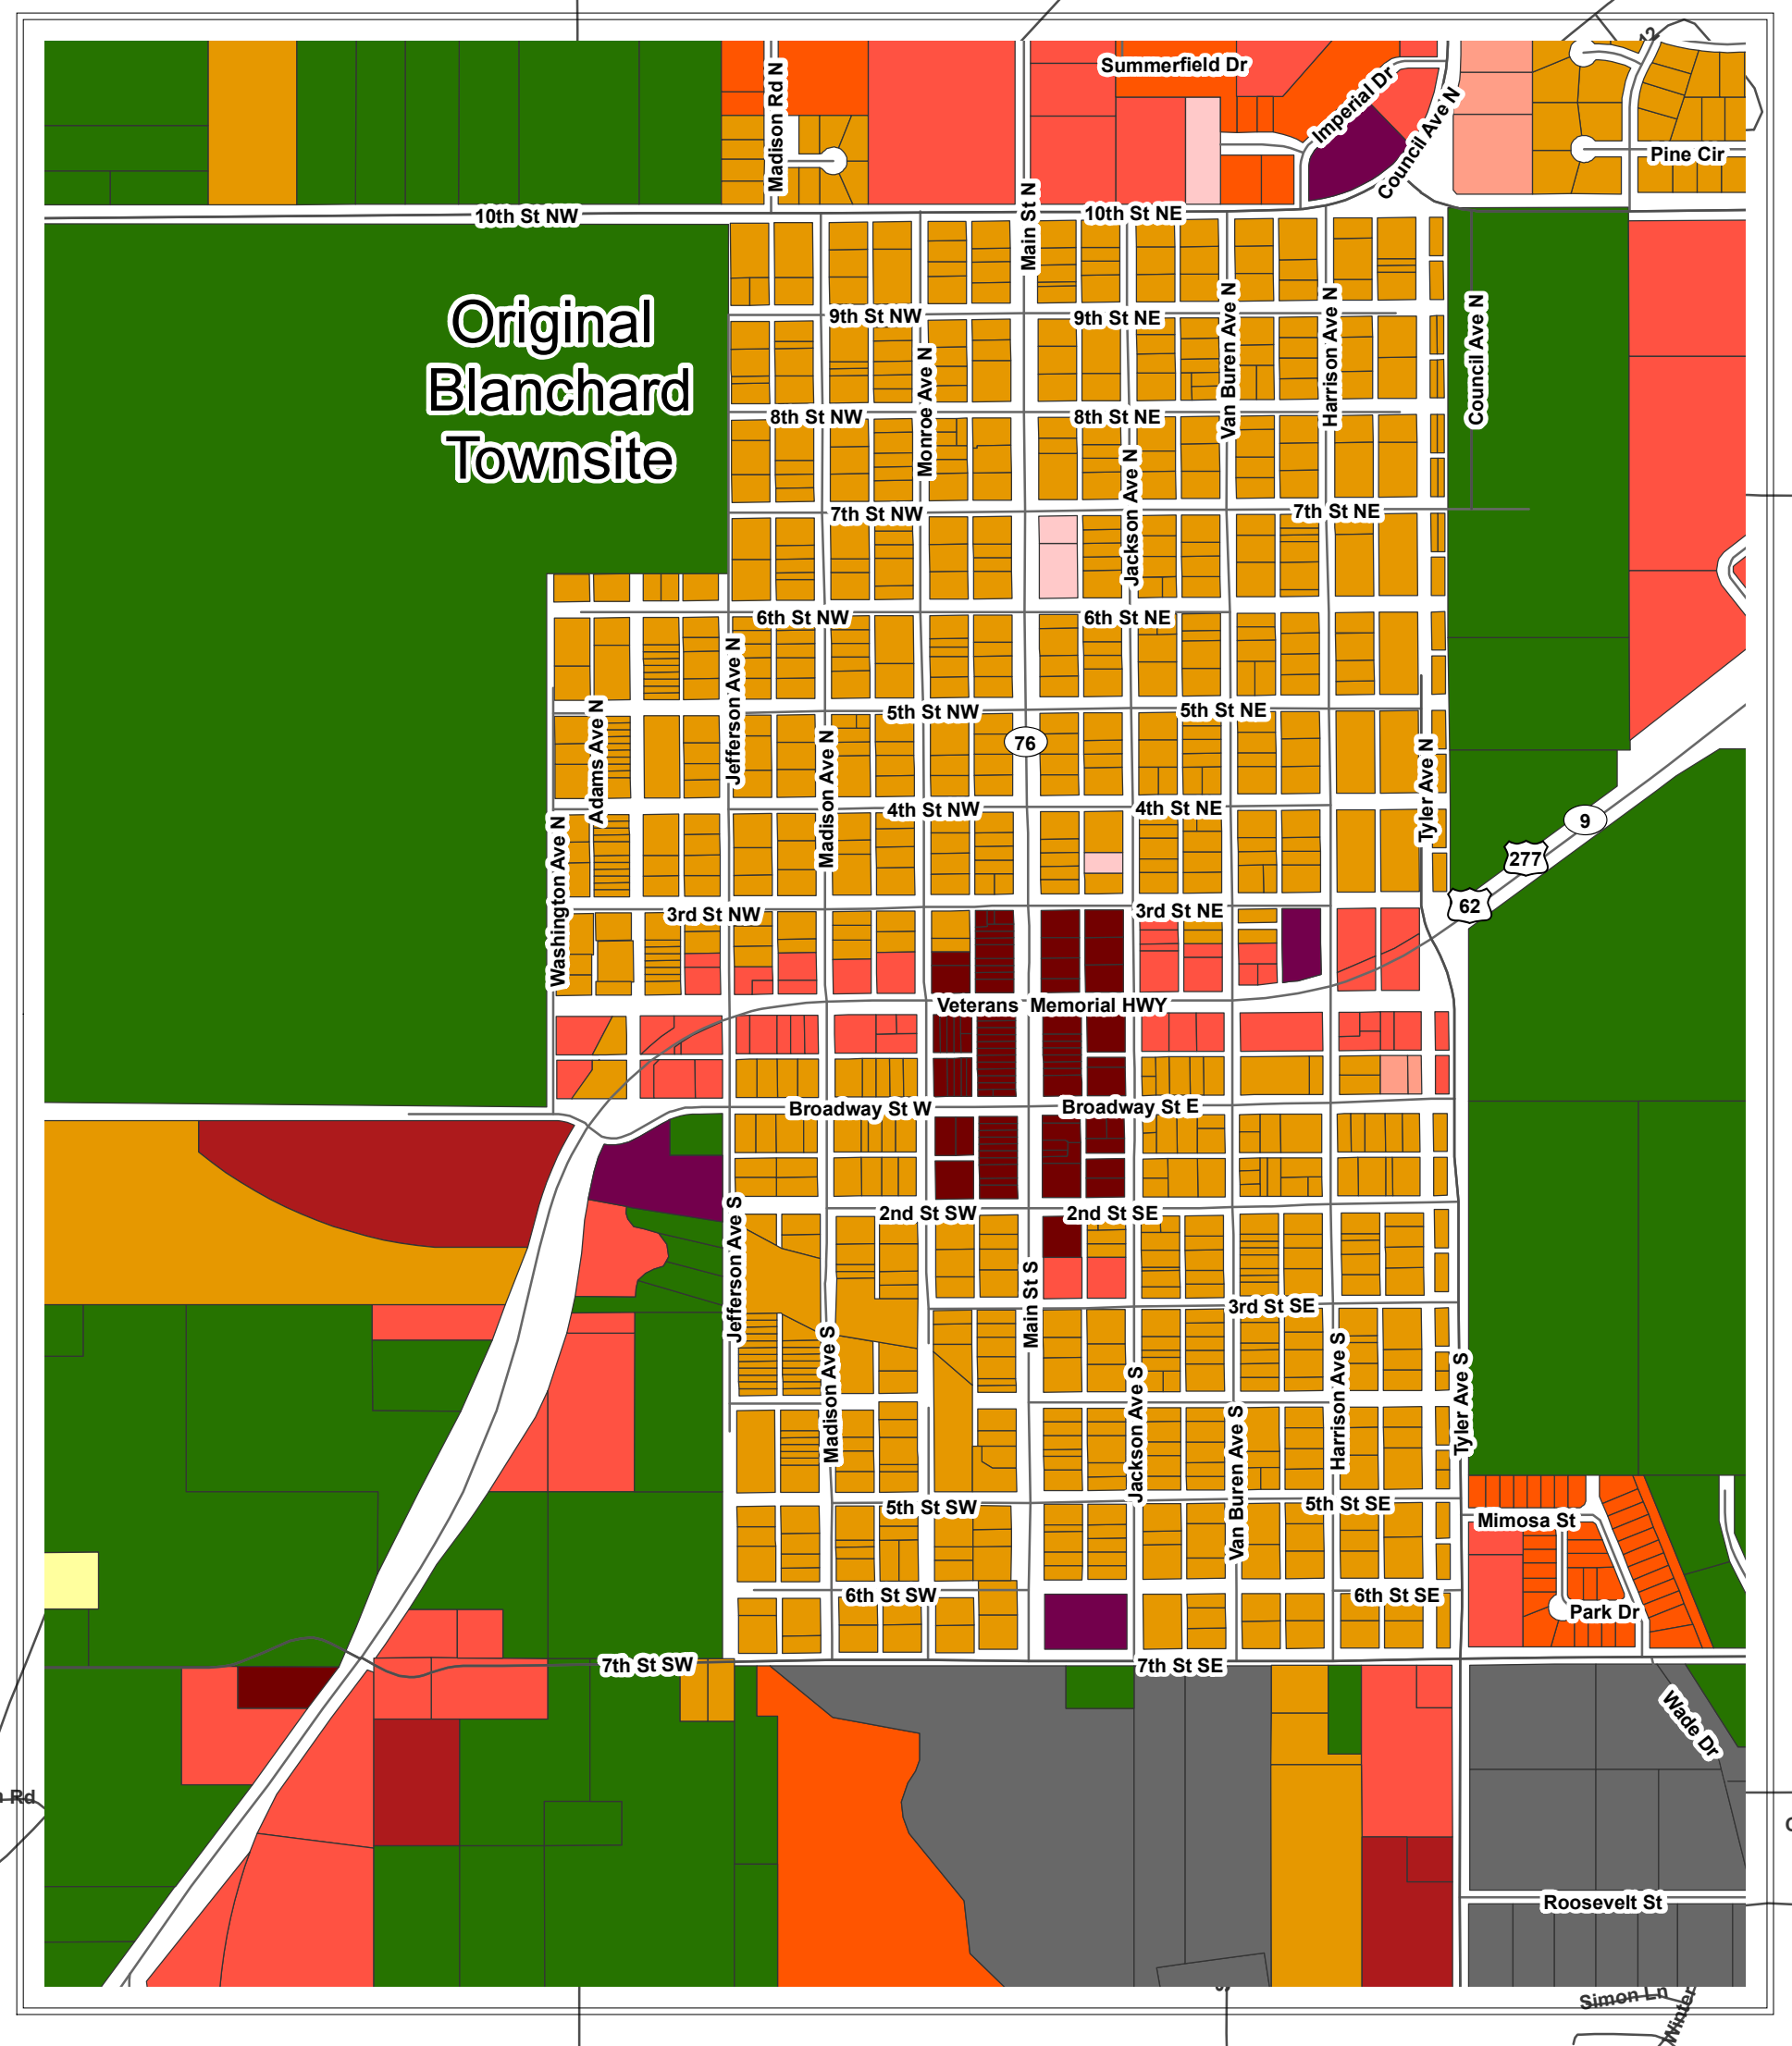

Zoning Map of the city of Blanchard, Oklahoma

Adopted by Ordinance No. 719 on February 25th, 2020

Zoning Legend

	S-1		R-3		C-5
	A-1		C-1		C-6
	R-E		C-2		I-2
	R-1		C-3		PUD
	R-2		C-4		